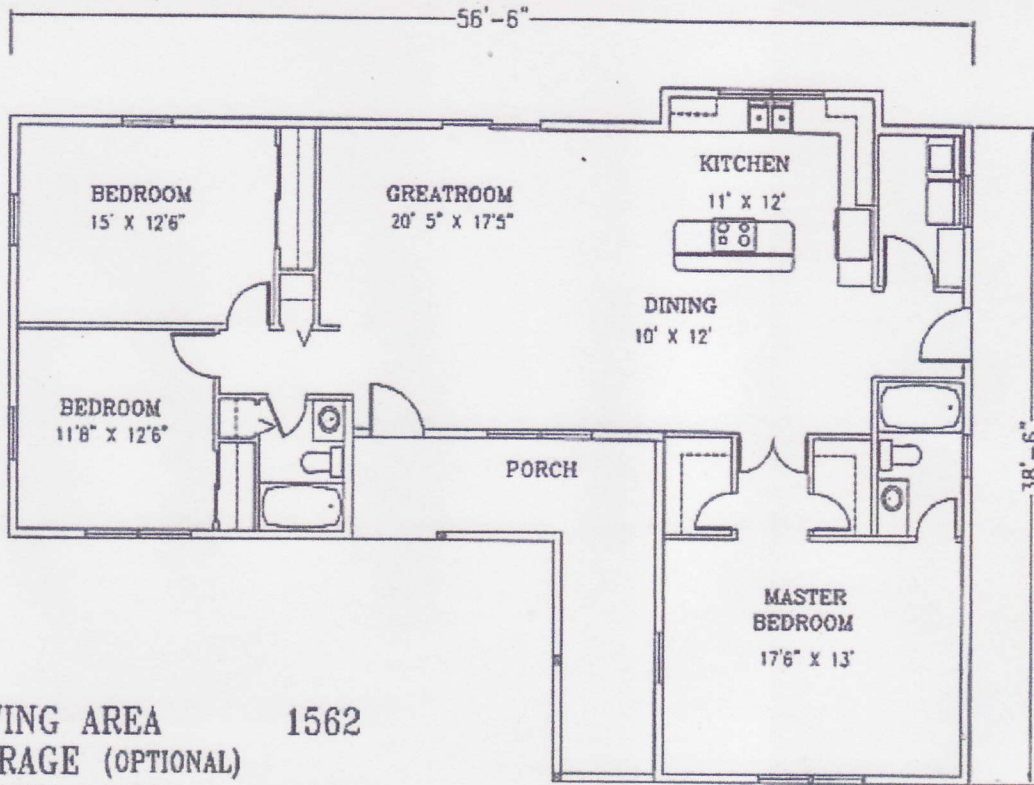

# THE COVENTRY

LIVING AREA	1562
GARAGE (OPTIONAL)	
FRONT PORCH	<u>191</u>
TOTAL AREA	1753

The Coventry is a traditional ranch with three bedrooms and an open greatroom. It has a very open floor plan and a country porch.